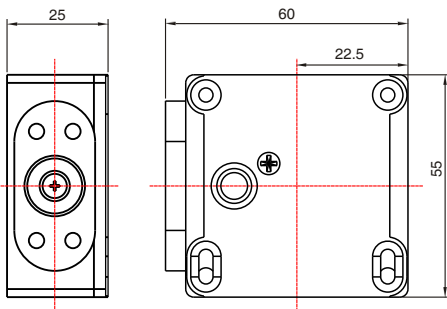

Electric Cabinet Lock

Model:YE-301

Technical Parameters

Size	55Lx55Wx25H(mm)
Pin Length	18mm
Pin Diameter	7mm
Voltage	12VDC 10%
Current	320mA
Suitable for	File cabinet Storage cabinet Public cloak room
Weight	0.1kg

Installation

Dimension

Outline dimensional drawing

Hole size