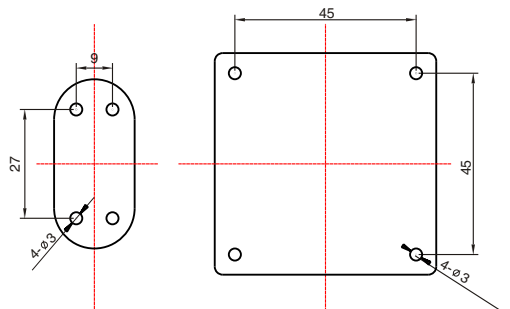

Electric Cabinet Lock

Model:YE-301

Technical Parameters

Size	55Lx55Wx25H(mm)
Pin Length	18mm
Pin Diameter	7mm
Voltage	12VDC 10%
Current	320mA
Suitable for	File cabinet Storage cabinet Public cloak room
Weight	0.1kg

Installation

Dimension

Outline dimensional drawing

Hole size