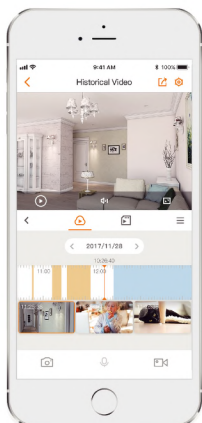

Dome Lite

1080P H.265 Dome Wi-Fi Camera

Dome Lite delivers 2MP live monitoring with a choice of 2.8mm or 3.6mm lens option, it supports the latest H.265 compression which can save up to 50% bandwidth and storage. Real-time motion detection and instant alert keep you aware of what is happening to your belongings at anytime from anywhere.

Micro SD Card Slot

Supports up to 128GB local storage

Wi-Fi Connection

IEEE802.11b/g/n(2.4GHz)

Cloud Service

Live video, storage, and more

Stay close with what you care

With Cloud service, you will have access to what you care as long as Internet is available. You can record daily or motion videos on Cloud and play back anytime anywhere.

Specifications

Camera

1/2.7" 2 Megapixel Progressive CMOS
2MP(1920 x 1080)
Night Vision: 20m(65ft) Distance
2.8mm or 3.6mm Fixed Lens
Field of View : 2.8mm: 114.6° (H), 62.3° (V), 135° (D)
3.6mm: 87.5° (H), 47° (V), 103.8° (D)