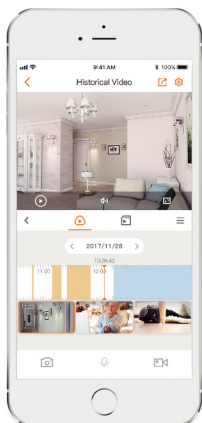

Bullet Lite 4MP

4MP H.265 Bullet Wi-Fi Camera

Bullet Lite 4MP delivers 4MP live monitoring with a choice of 2.8mm or 3.6mm lens option, it supports the latest H.265 compression which can save up to 50% bandwidth and storage. With IP67 certified, the camera can be used outdoors under different weather conditions.

Save more high-quality video in less space

IP67

Weatherproof from dust and water

Alarm Notification

Sends instant motion-activated alerts to your mobile phone

Cloud Service

Live video, storage, and more

Micro SD Card Slot

Supports up to 128GB local storage

Wi-Fi Connection

IEEE802.11b/g/n(2.4GHz)

Stay close with what you care

With Cloud service, you will have access to what you care as long as Internet is available. You can record daily or motion videos on Cloud and play back anytime anywhere.