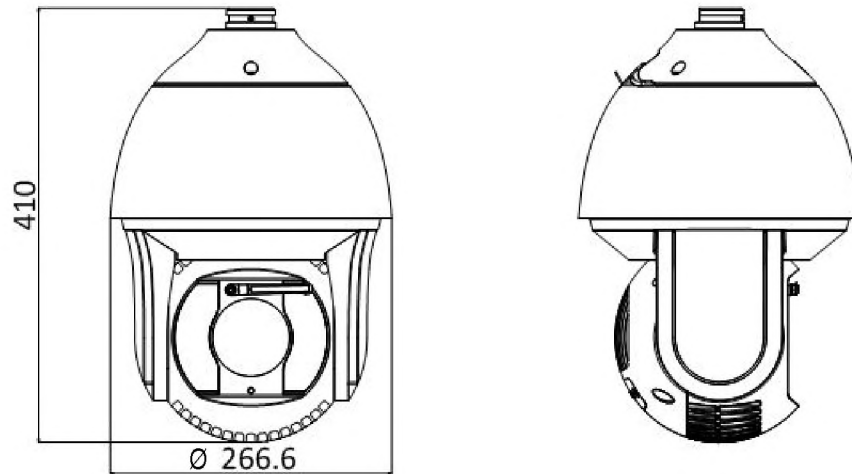

System Integration

Alarm Input/Output	7-ch alarm input and 2-ch alarm output
Audio Interface	1-ch audio input (applicable microphone, plug-in power type), 2 to 2.4 V(p-p), 1 kΩ ± 10% 1-ch audio output, line level, impedance: 600 Ω
Alarm Linkage	Alarm actions, such as preset, patrol scan, pattern scan, memory card video record, trigger recording, notify surveillance center, upload to FTP / memory card / NAS, send email, etc.
Network Interface	1 RJ45 10 M/100 M Ethernet Interface; Hi-PoE
CVBS	Supported
RS-485	HIKVISION, Pelco-P, Pelco-D, self-adaptive
Storage	Built-in memory card slot, support microSD / SDHC / SDXC, up to 256 GB; NAS (NFS, SMB / CIFS), ANR
API	Open-ended, support ONVIF, and CGI, support HIKVISION SDK and third-party management platforms
Client	iVMS-4200, iVMS-4500, iVMS-5200, Hik-Connect
Web Browser	IE 7+, Chrome 18-42, Firefox 5.0+, Safari 5.02+

General

Power	24 VAC (maximum 60 W); Hi-PoE (maximum 50 W)
Working Temperature	-40° F to 158° F (-40° C to 70° C); humidity: ≤ 90%
Protection Level	IP67 standard, TVS 6,000V lightning protection, surge protection and voltage transient protection
Dimensions	Φ 10.50" × 16.14" (Φ 266.6 mm × 410 mm)
Weight	Approximately 17.64 lb (8 kg)

Dimensions

Unit: mm