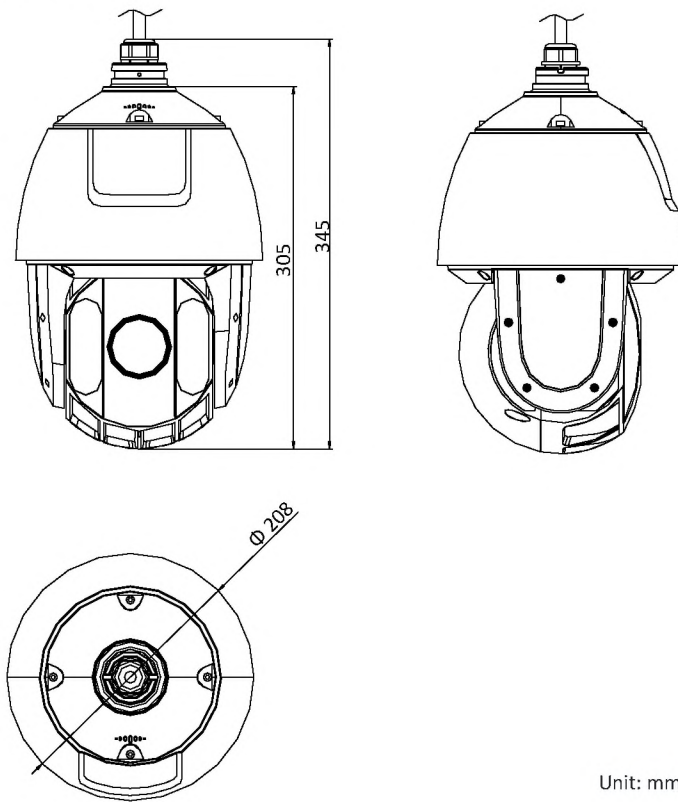

Available Model

DS-2DE5425IW-AE, 24 VAC & Hi-PoE

Dimensions

Unit: mm