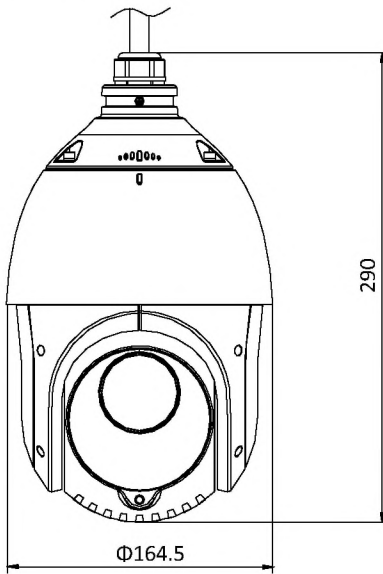

Available Model

DS-2DE4225IW-DE, 12 VDC & PoE+ (802.3 at, class4)

Dimensions

Unit: mm