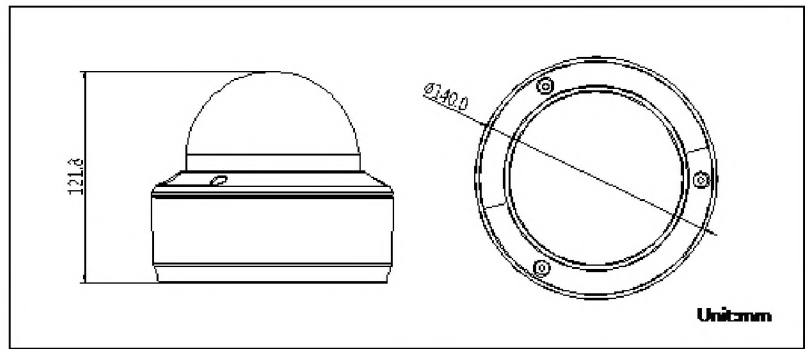

Dimensions

Audio

Environment Noise Filtering	Support
Audio I/O	Support dual audio track, stereo
Audio Sampling Rate	16kHz / 32kHz / 44.1kHz / 48kHz

Smart Feature-set

Behavior Analysis	Line crossing detection, Intrusion detection, Region entrance, Region exiting, Unattended baggage, Object removal
Line Crossing Detection	Cross a pre-defined virtual line
Intrusion Detection	Enter and loiter in a pre-defined virtual region
Region Entrance	Enter a pre-defined virtual region from the outside place
Region Exiting	Exit from a pre-defined virtual region
Unattended Baggage	Objects left over in the pre-defined region such as the baggage, purse, dangerous materials
Object Removal	Objects removed from the pre-defined region, such as the exhibits on display.
Exception Detections	Scene change detection, Sudden audio increase/decrease detection, Audio loss detection, Defocus detection
Recognition	Face detection recognition
Statistics	Object Counting (Entrance and Exit object number is accounted and showed on screen in real time)

General

Impact Protection	IK10
IR Distance	30m
Operating Conditions	-30 °C – 60 °C (-22 °F – 140 °F), Humidity 95% or less (non-condensing)
Power Supply	12 V DC ± 10%, PoE (802.3af)
Power Consumption	Max. 6 W (Max. 9W, IR: 2W, motorized VF lens: 1W)
Dimensions	Φ 140 × 121.8 mm (Φ 5.51" × 4.80")
Weight	1400 g (3.09 lbs)

Order Models

DS-2CD4125FWD-IZ

Accessories