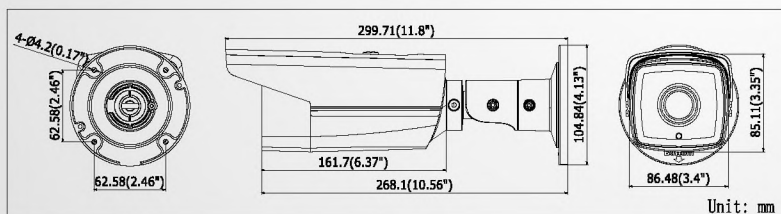

DS-2CD2T42WD-I3/I5/I8

4 MP EXIR Bullet Network Camera

Specification

Camera	
Image Sensor	1/3" Progressive Scan CMOS
Min. Illumination	0.01Lux @(F1.2,AGC ON), 0.028Lux @(F2.0,AGC ON), 0 Lux with IR
Shutter Speed	1/3 s ~ 1/10,000 s
Slow Shutter	Support
Lens	(-I3: 4,6mm; -I5: 4,6,12mm; -I8: 6,12,16mm) @F2.0
Lens Mount	M12
Day & Night	IR cut filter with auto switch
WDR	120dB
Compression Standard	
Video Compression	H.264/MJPEG/H.264+
H.264 Type	Main Profile
Video Bit Rate	32 Kbps – 16 Mbps
Image	
Max. Resolution	2688 × 1520
Frame Rate	50Hz: 20fps (2688×1520), 25fps(1920×1080), 25fps(1280×720) 60Hz: 20fps (2688×1520), 30fps (1920×1080), 30fps(1280×720)
Image Enhancement	BLC/3D DNR/ROI
Image Setting	Rotate Mode, Saturation, Brightness, Contrast, Sharpness adjustable by client software or web browser
Day/Night Switch	Auto/Schedule/Triggered by Alarm In
Network	
Network Storage	NAS (Support NFS,SMB/CIFS)
Alarm Trigger	Intrusion Detection, Line Crossing detection, Motion detection, Dynamic Analysis, Tampering alarm, Network disconnect, IP address conflict, Storage exception
Protocols	TCP/IP, UDP, ICMP, HTTP, HTTPS, FTP, DHCP, DNS, DDNS, RTP, RTSP, RTCP, PPPoE, NTP, UPnP, SMTP, SNMP, IGMP, 802.1X, QoS, IPv6, Bonjour
Security	Flash-prevention, dual stream, heartbeat, mirror, password protection, privacy mask, watermark, IP address filtering, Anonymous access
Standard	ONVIF (PROFILE S, PROFILE G), PSIA, CGI, ISAPI
General	
Communication Interface	1 RJ45 10M/100M Ethernet interface
Operating Conditions	-30 °C – 60 °C (-22 °F – 140 °F), Humidity 95% or less (non-condensing)
Power Supply	12V DC±10%, PoE (802.3af)
Power Consumption	I3: Max. 6W; I5: Max. 7.5W; I8: Max. 10.5W
Ingress Protection level	IP66
IR Range	I3: 30 meters; I5: 50 meters; I8: 80 meters
Dimensions	299.71 × 86.48 × 85.11(11.8" × 3.4" × 3.35")
Weight	1200g (2.65 lbs)
Order Model	
DS-2CD2T42WD-I3, DS-2CD2T42WD-I5, DS-2CD2T42WD-I8	