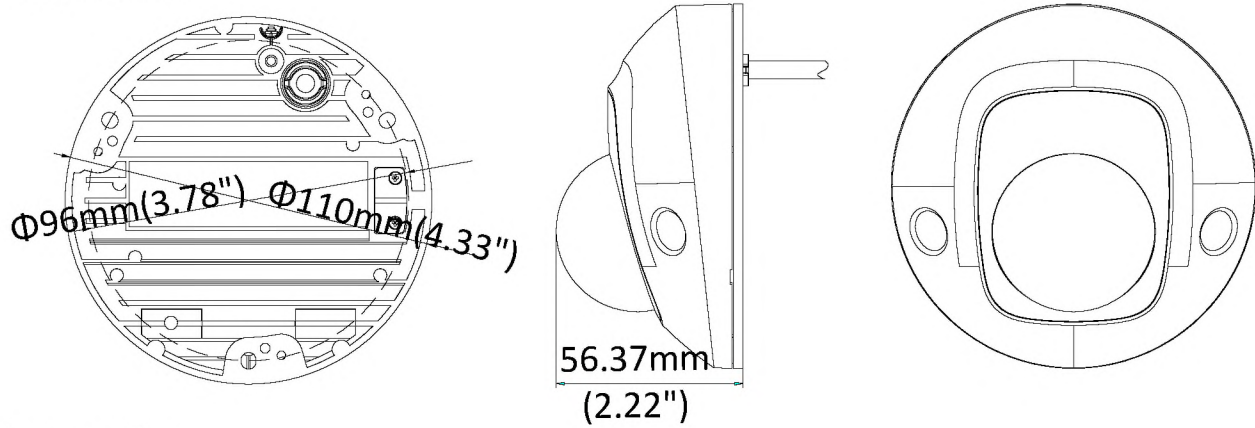

Available Models:

DS-2CD2535FWD-I, DS-2CD2535FWD-IS, DS-2CD2535FWD-IW, DS-2CD2535FWD-IWS

Dimensions

Accessories

DS-1280ZI-DM22

Junction Box