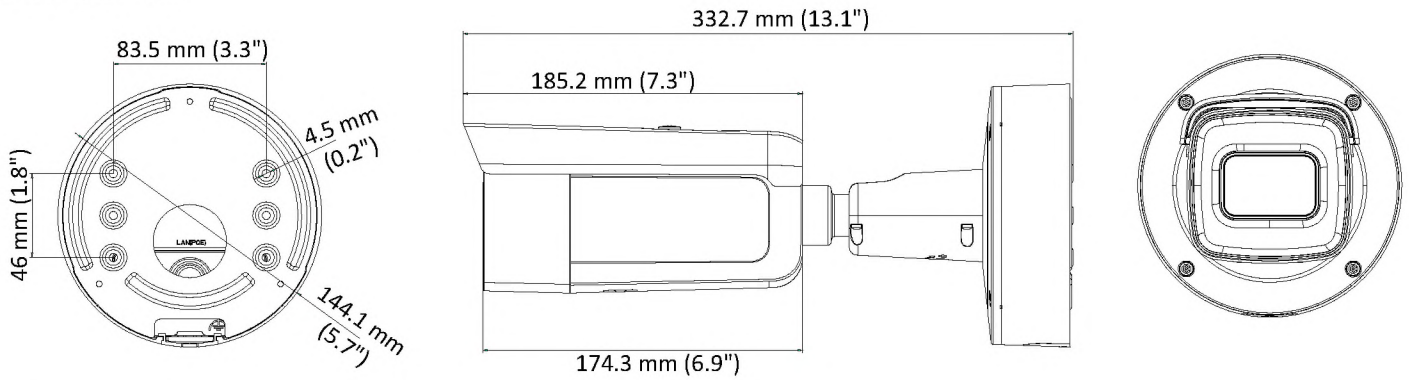

Specifications

Camera	
Image Sensor	1/2.5" Progressive Scan CMOS
Min. Illumination	Color: 0.01 Lux @ (F1.2, AGC ON), 0.018 Lux @ (F1.6, AGC ON), 0 Lux with IR
Shutter Speed	1/3 s to 1/100,000 s
Slow Shutter	Yes
Auto-Iris	No
Day & Night	IR Cut Filter
Digital Noise Reduction	3D DNR
WDR	120dB
3-Axis Adjustment	Pan: 0° to 355°, tilt: 0° to 90°, rotate: 0° to 355°
Lens	
Focal Length	2.8 to 12 mm
Aperture	F1.6
Focus	Auto
FOV	Horizontal field of view: 105° to 34.5° Vertical field of view: 55° to 19° Diagonal field of view: 125° to 40°
Lens Mount	Φ14
IR	
IR Range	Up to 50 m
Wavelength	850nm
Compression Standard	
Video Compression	Main stream: H.265/H.264 Sub-stream: H.265/H.264/MJPEG Third stream: H.265/H.264
H.264 Type	Main Profile/High Profile
H.264+	Main stream supports
H.265 Type	Main Profile
H.265+	Main stream supports
Video Bit Rate	32 Kbps to 16 Mbps
Audio Compression	G.711/G.722.1/G.726/MP2L2/PCM
Audio Bit Rate	64Kbps(G.711)/16Kbps(G.722.1)/16Kbps(G.726)/32-192Kbps(MP2L2)
Smart Feature-set	
Behavior Analysis	Line crossing detection, intrusion detection
Face Detection	Yes
Region of Interest	Support 1 fixed region for main stream and sub-stream
Image	
Max. Resolution	3840 × 2160
Main Stream	50Hz: 12.5 fps (3840 × 2160), 20fps (3072 × 1728), 25 fps (2560 × 1440, 1920 × 1080, 1280 × 720) 60Hz: 15 fps (3840 × 2160), 20fps (3072 × 1728), 30 fps (2560 × 1440, 1920 × 1080, 1280 × 720)
Sub-Stream	50Hz: 25fps (640 × 480, 640 × 360, 320 × 240) 60Hz: 30fps (640 × 480, 640 × 360, 320 × 240)
Third Stream	50Hz: 25fps (1280 × 720, 640 × 360, 352 × 288) 60Hz: 30fps (1280 × 720, 640 × 360, 352 × 240)

Available Model:

DS-2CD2683G0-IZS(2.8 to 12 mm)

Dimensions

Accessories

DS-1475ZI-SUS
Vertical Pole Mount

DS-1476ZI-SUS
Corner Mount