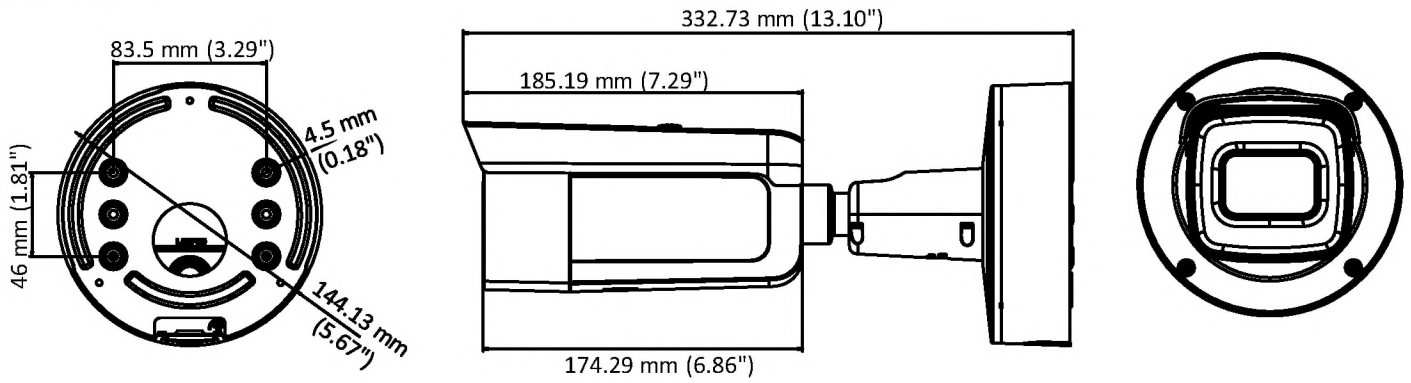

Dimensions

Accessories

Vertical Pole Mount

Corner Mount