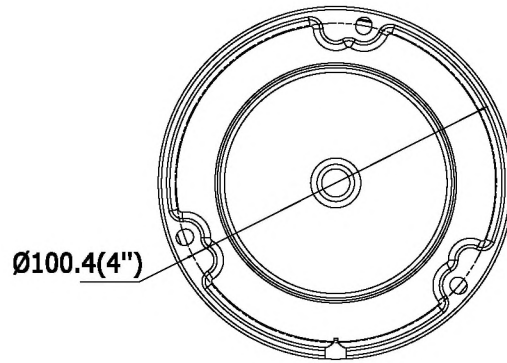

Dimensions

Unit: mm

Accessories