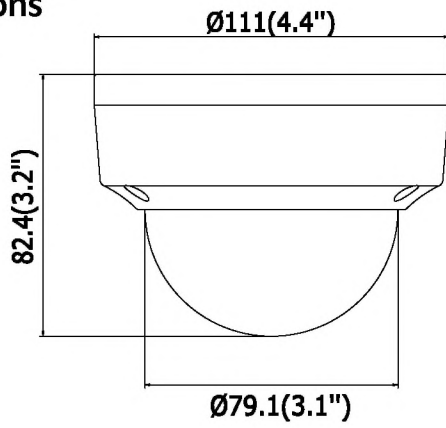

Dimensions

Unit: mm

Accessories