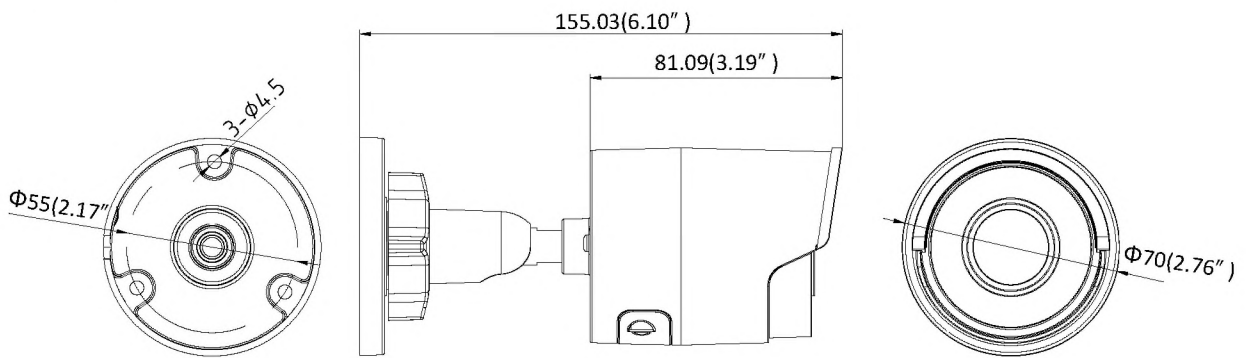

Available Model:

DS-2CD2043G0-I (2.8/4/6/8 mm)

Dimensions

Accessories

DS-1280ZI-XS
Junction Box