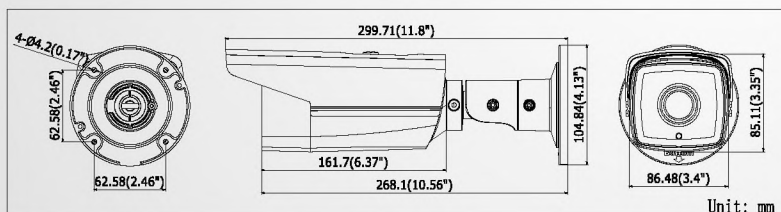

DS-2CD2T22WD-I3/I5/I8

2.0MP EXIR Bullet Network Camera

Specification

Camera	
Image Sensor	1/2.8" Progressive Scan CMOS
Min. Illumination	0.01Lux @(F1.2,AGC ON), 0.028 Lux @(F2.0,AGC ON), 0 Lux with IR
Shutter Speed	1/3 s ~ 1/10,000 s
Slow Shutter	Support
Lens	(-I3: 4,6mm; -I5: 4,6,12mm; -I8: 6,12,16mm) @F2.0
Lens Mount	M12
Day & Night	IR cut filter with auto switch
WDR	120dB
Compression Standard	
Video Compression	H.264/MJPEG/H.264+
H.264 Type	Main Profile
Video Bit Rate	32 Kbps – 16 Mbps
Image	
Max. Resolution	1920 × 1080
Frame Rate	50Hz: 25fps(1920 × 1080, 1280 × 960, 1280 × 720) 60Hz: 30fps (1920 × 1080, 1280 × 960, 1280 × 720)
Image Enhancement	BLC/3D DNR/ROI
Image Setting	Rotate Mode, Saturation, Brightness, Contrast, Sharpness adjustable by client software or web browser
Day/Night Switch	Auto/Schedule/Triggered by Alarm In
Network	
Network Storage	NAS (Support NFS,SMB/CIFS)
Alarm Trigger	Intrusion Detection, Line Crossing detection, Motion detection, Dynamic Analysis, Tampering alarm, Network disconnect, IP address conflict, Storage exception
Protocols	TCP/IP, UDP, ICMP, HTTP, HTTPS, FTP, DHCP, DNS, DDNS, RTP, RTSP, RTCP, PPPoE, NTP, UPnP, SMTP, SNMP, IGMP, 802.1X, QoS, IPv6, Bonjour
Security	Flash-prevention, dual stream, heartbeat, mirror, password protection, privacy mask, watermark, IP address filtering, Anonymous access
Standard	ONVIF (PROFILE S, PROFILE G), PSIA, CGI, ISAPI
General	
Communication Interface	1 RJ45 10M/100M Ethernet interface
Operating Conditions	-30 °C – 60 °C (-22 °F – 140 °F), Humidity 95% or less (non-condensing)
Power Supply	12V DC±10%, PoE (802.3af)
Power Consumption	-I3: Max. 6W; -I5: Max. 7.5W; -I8: Max. 10.5W
Ingress Protection level	IP66
IR Range	-I3: 30 meters; -I5: 50 meters; -I8: 80 meters
Dimensions	299.71 × 86.48 × 85.11(11.8" × 3.4" × 3.35")
Weight	1200g (2.65 lbs)
Order Model	
DS-2CD2T22WD-I3, DS-2CD2T22WD-I5, DS-2CD2T22WD-I8	