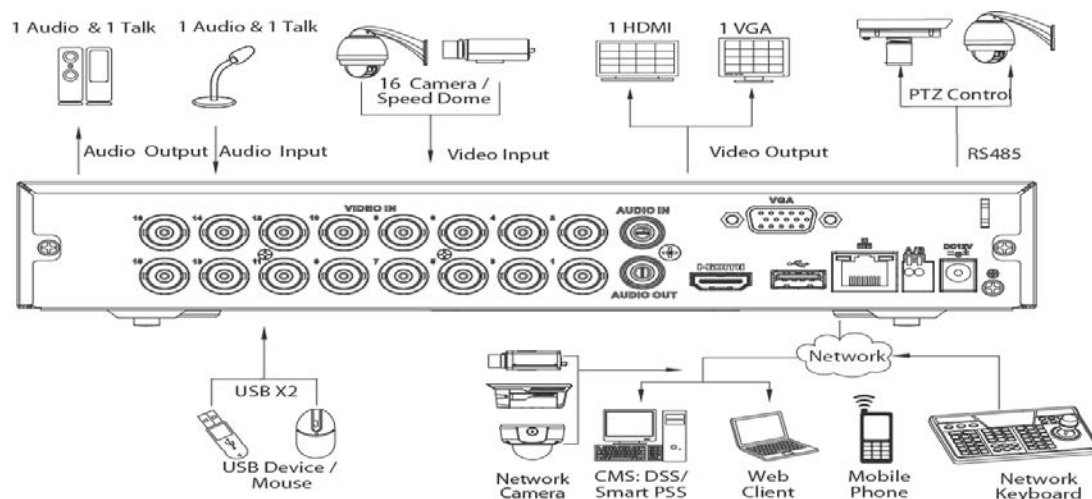

DH-HCVR4104/4108/4116HS-S3

	Digital zoom
Backup Mode	USB Device/Internal SATA burner/Network
Network	
Ethernet	RJ-45 port (10/100M)
Network Functions	HTTP, IPv4/IPv6, TCP/IP, UPNP, RTSP, UDP, SMTP, NTP, DHCP, DNS, PPPOE, DDNS, FTP, IP Filter, SNMP, P2P
Max. User Access	128 users
Smart Phone	iPhone, iPad, Android, Windows Phone
Storage	
Internal HDD	1 SATA port, up to 6TB
Auxiliary Interface	
USB Interface	2 ports(1 Rear), USB2.0
RS485	1 port, For PTZ Control
General	
Power Supply	DC12V/2A
Power Consumption	10W(without HDD)
Working Environment	-10°C ~ +55°C / 10%~90%RH / 86~106kpa
Dimension(W×D×H)	Compact 1U, 260mm×220mm×40mm
Weight	0.75KG(without HDD)

System Connection

*Takes HCVR4116HS-S3 as an example

Dahua Technology Co., Ltd.

1199' BinAn Road, Binjiang District, Hangzhou, China

Tel: +86-571-87688883

Fax: +86-571-87688815

Email: overseas@dahuatech.com

www.dahuatech.com

*Design and specifications are subject to change without notice.

© 2015 Dahua Technology Co., Ltd.