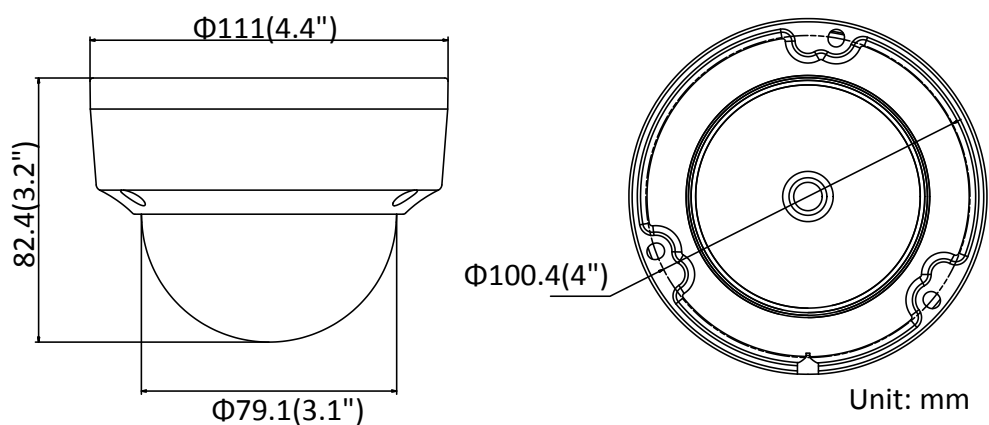

Dimensions

Accessories