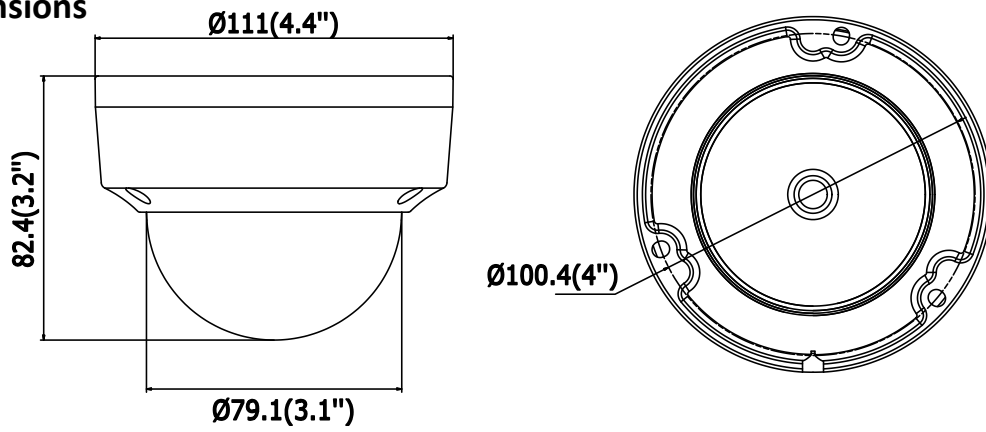

Dimensions

Unit: mm

Accessories