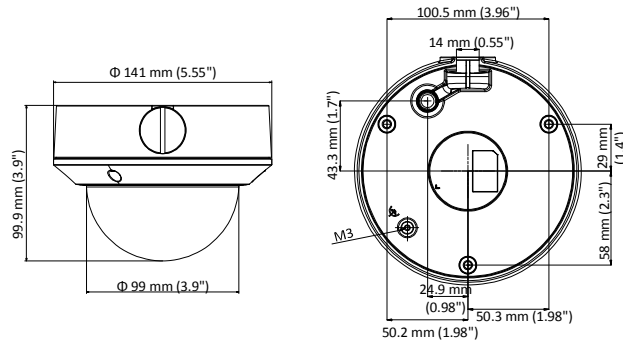

Available Models

DS-2CD1731F-I (Z)

Dimension

Accessory