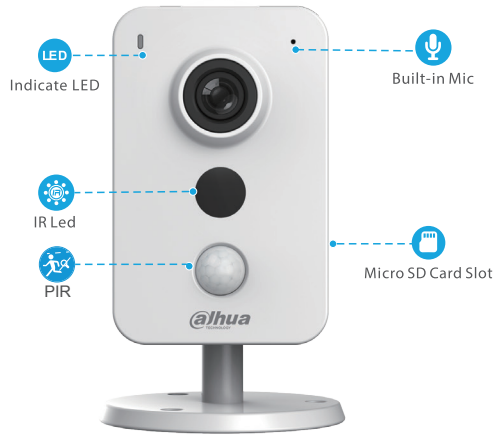

K86

4K H.265 Wi-Fi Camera

K86 brings 8MP live monitoring, it supports the latest H.265 compression which can save up to 50% bandwidth and storage. Further more, intelligent analities like human detection and instant alert keep you being aware of what's happening at home at any time.

PIR Detection
High quality passive IR detector

Human Detection
Get instant alert when moving
human target is detected

Easy4ip Cloud
Cloud management for your easy monitoring

Stay close with what you care

With Easy4ip Cloud, you'll have access to what you care as long as Internet is available. You can record daily or motion videos on Easy4ip Cloud and playback anytime anywhere.

Front View

Back View

Specifications

Auxiliary Interface

Micro SD Slot (up to 128GB)
 Built-in Mic & Speaker
 Alarm line in/out interface
 WPS/Reset button

General

DC 12V1A Power supply
 Power Consumption: <4.8W
 Working Environment:-10°C~+40°C, Less than 95%RH
 Dimensions: Φ78.5mm×127.8mm (Φ3.1inch×5.0inch)
 Weight: 310g (0.68lb)
 CE, FCC, UL