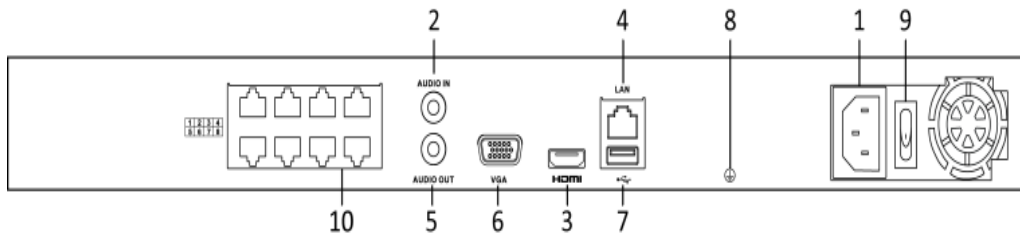

DS-7600NI-E2/8P

The rear panel of DS-7616NI-E2/16P and DS-7632NI-E2/16P provides 16 independent 100 Mbps PoE network interfaces.

Index	Description	Index	Description
1	Power Supply	5	VGA Interface
2	Audio In	6	USB Interface
3	HDMI Interface	8	Ground
4	LAN Network Interface	9	Power Switch
5	Audio Out	10	Network Interfaces with PoE Function

Available Models

DS-7604NI-E1/4P;
DS-7608NI-E2/8P, DS-7616NI-E2/8P, DS-7632NI-E2/8P;
DS-7616NI-E2/16P, DS-7632NI-E2/16P.

Headquarters

No.555 Qianmo Road, Binjiang District,
Hangzhou 310051, China
T +86-571-8807-5998
overseasbusiness@hikvision.com

Hikvision USA
T +1-909-895-0400
sales.usa@hikvision.com

Hikvision Europe
T +31-23-55-42-770
info.eu@hikvision.com

Hikvision Middle East
T +971-4-8816086
salesme@hikvision.com

Hikvision Russia
T +7-495-669-67-99
saleru@hikvision.com

Hikvision India
T +91-22-28469900
sales@pramahikvision.com

Hikvision Italy
T +39-0438-6902
info.it@hikvision.com

Hikvision France
T +33(0)1-85-330-450
info.fr@hikvision.com

Hikvision Spain
T +34-91-737-16-55
info.es@hikvision.com

Hikvision Poland
T +48-22-460-01-50
poland@hikvision.com

Hikvision UK
T +01628-902140
support.uk@hikvision.com

Hikvision Singapore
T +65-6684-4718
sg@hikvision.com

Hikvision Oceania
T +61-2-8599-4233
salesau@hikvision.com

Hikvision Canada
T +1-909-895-0400
sales.usa@hikvision.com

Hikvision Korea
T +82-31-731-8841
sales.korea@hikvision.com

Hikvision Brazil
T +55 11 3318-0050
Latam.support@hikvision.com

Hikvision Africa
T +27 (10) 0351172
sale.africa@hikvision.com

Hikvision Hong Kong
T +852-2151-1761