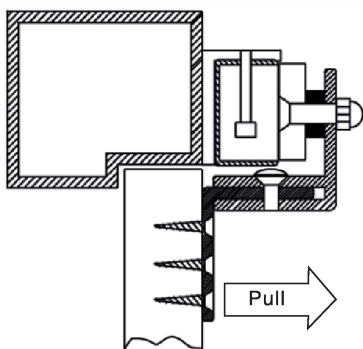

YLI ELECTRONIC

ZL Bracket For EM Lock

Specification

Model	Size(unit:mm)	Suitable For	Used With	Weight
MBK-70Z	70Lx38Wx38H	In-swing wooden door, narrow door frame door, metal door	YM-60, YM-70, YM-70-S	0.16kg
MBK-180ZL	170Lx40Wx29H	In-swing wooden door, narrow door frame door, metal door	YM-180, YM-180D	0.38kg
MBK-180ZL-S	182Lx40Wx29H	In-swing wooden door, narrow door frame door, metal door	YM-180-S, YM-180D-S	0.38kg
MBK-280ZL	250Lx47Wx28H	In-swing wooden door, narrow door frame door, metal door	YM-280, YM-280(LED), YM-280T(LED) YM-280D, YM-280D(LED), YM-280TD(LED)	0.72kg
MBK-350ZL	285Lx54Wx31H	In-swing wooden door, narrow door frame door, metal door	YM-350, YM-350(LED), YM-350T(LED) YM-350BZ, YM-350D, YM-350D(LED) YM-350TD(LED), YM-350DBZ	0.81kg
MBK-350ZL-W	227Lx54Wx31H	In-swing wooden door, narrow door frame door, metal door	YM-350W, YM-350W-S	0.81kg
MBK-500ZL	265Lx72Wx45H	In-swing wooden door, narrow door frame door, metal door	YM-500, YM-500(LED), YM-500T(LED) YM-500BZ, YM-500D, YM-500D(LED) YM-500TD(LED), YM-500DBZ	1.34kg
MBK-500ZL-W	220Lx72Wx45H	In-swing wooden door, narrow door frame door, metal door	YM-500W, YM-500W-S	1.34kg
MBK-750ZL	280Lx80Wx51H	In-swing wooden door, narrow door frame door, metal door	YM-750, YM-750(LED), YM-750T(LED) YM-750D, YM-750D(LED), YM-750TD(LED)	1.50kg

Installation

- For in-swing door, install the lock body inside and then need to install the ZL bracket at the same time.
- Discharge the mounting plate from lock body.
- Fix the L bracket on the door frame and then fix the lock body on the L bracket.
- Assemble the Z bracket and then fix it on the door frame
- Fix the armature plate on the Z bracket