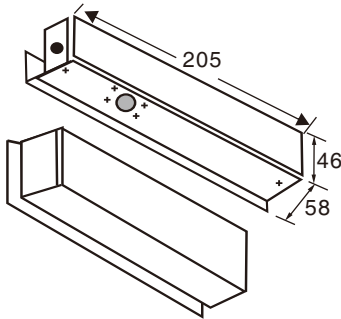

YLI ELECTRONIC

Bracket for Fully Frameless Glass Door

Model:BBK-700

Specification

- Dimension: 205Lx58Wx46H(mm)
- Standard Structure: Stainless steel , Wire Drawing Finished
- Suitable for Door: Fully Frameless Glass Door
- Glass Thickness: 10-15mm
- Opening Mode: 180 Degree Door
- Use with: YB-100/100S/100+/100+LED/300
- Finished for Shell: Stainless steel, Wire Drawing
- Weight: 1.6kg

Dimension

Installation

Bracket Section View

Bracket Installation Diagram

We create security