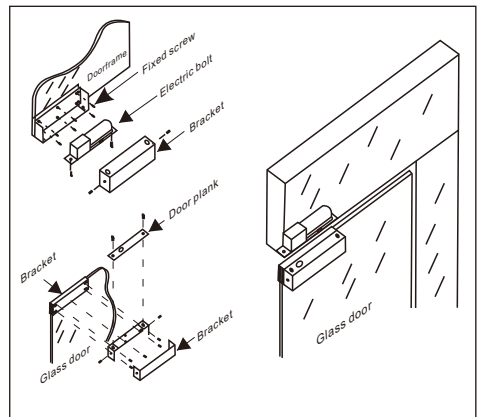

YLI ELECTRONIC

Bracket for Fully Frameless Glass Door

Model:BBK-700

Specification

- Dimension: 205Lx58Wx46H(mm)
- Standard Structure: Stainless steel , Wire Drawing Finished
- Suitable for Door: Fully Frameless Glass Door
- Glass Thickness: 10-15mm
- Opening Mode: 180 Degree Door
- Use with: YB-100/100S/100+/100+LED/300
- Finished for Shell: Stainless steel, Wire Drawing
- Weight: 1.6kg

Dimension

Installation

Bracket Section View

Bracket Installation Diagram

We create security