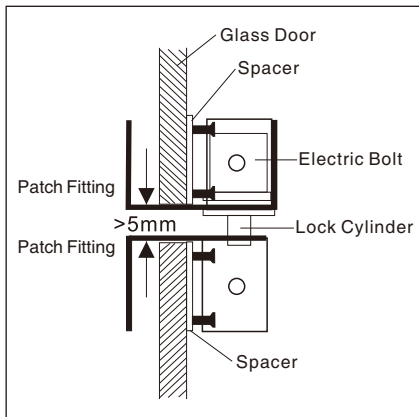

YLI ELECTRONIC

Bracket for Fully Frameless Glass Door

Model:BBK-700

Specification

- Dimension: 205Lx58Wx46H(mm)
- Standard Structure: Stainless steel , Wire Drawing Finished
- Suitable for Door: Fully Frameless Glass Door
- Glass Thickness: 10-15mm
- Opening Mode: 180 Degree Door
- Use with: YB-100/100S/100+/100+LED/300
- Finished for Shell: Stainless steel, Wire Drawing
- Weight: 1.6kg

Dimension

Installation

Bracket Section View

Bracket Installation Diagram

We create security