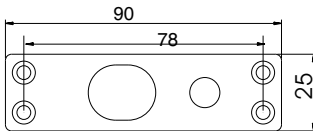

YLI ELECTRONIC

Bracket is for Frameless Glass Door

Model:BBK-600

Specification

- Dimension: 90Lx48Wx32H(mm)
- Standard Structure: Stainless steel, wire drawing finished
- Suitable for Door: Frameless glass door
- Glass Thickness: 8-15mm
- Opening Mode: 90 or 180 degree door
- Use with: YB-100/100S/100+
YB-100+LED/200/300
- Finished for Shell: Stainless steel, Wire Drawing
- Weight: 0.3kg

Dimension

Installation

Bracket Section View

Bracket Installation Diagram

We create security