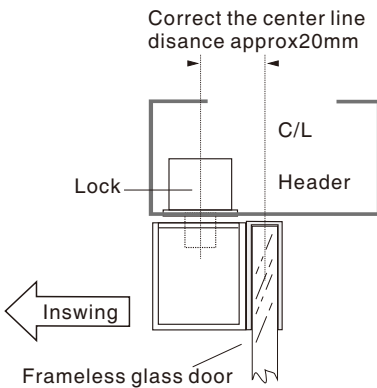

YLI ELECTRONIC

Bracket is for Frameless Glass Door

Model:BBK-600

Specification

- Dimension: 90Lx48Wx32H(mm)
- Standard Structure: Stainless steel, wire drawing finished
- Suitable for Door: Frameless glass door
- Glass Thickness: 8-15mm
- Opening Mode: 90 or 180 degree door
- Use with: YB-100/100S/100+
YB-100+LED/200/300
- Finished for Shell: Stainless steel, Wire Drawing
- Weight: 0.3kg

Dimension

Installation

Bracket Section View

Bracket Installation Diagram

We create security