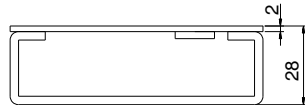

YLI ELECTRONIC

Bracket is for Frameless Glass Door

Model:BBK-600

Specification

- Dimension: 90Lx48Wx32H(mm)
- Standard Structure: Stainless steel, wire drawing finished
- Suitable for Door: Frameless glass door
- Glass Thickness: 8-15mm
- Opening Mode: 90 or 180 degree door
- Use with: YB-100/100S/100+
YB-100+LED/200/300
- Finished for Shell: Stainless steel, Wire Drawing
- Weight: 0.3kg

Dimension

Installation

Bracket Section View

Bracket Installation Diagram

We create security