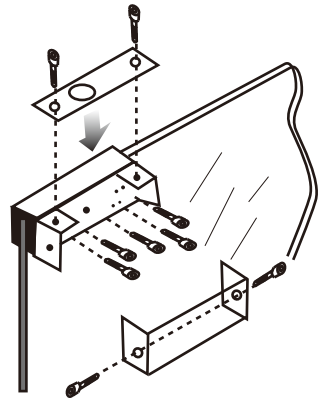

YLI ELECTRONIC

Bracket is for Frameless Glass Door

Model:BBK-600

Specification

- Dimension: 90Lx48Wx32H(mm)
- Standard Structure: Stainless steel, wire drawing finished
- Suitable for Door: Frameless glass door
- Glass Thickness: 8-15mm
- Opening Mode: 90 or 180 degree door
- Use with: YB-100/100S/100+
YB-100+LED/200/300
- Finished for Shell: Stainless steel, Wire Drawing
- Weight: 0.3kg

Dimension

Installation

Bracket Section View

Bracket Installation Diagram

We create security