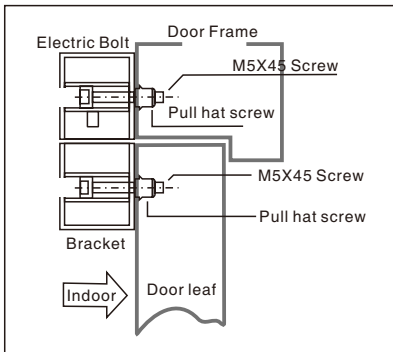

YLI ELECTRONIC

Aluminium Bracket for Narrow Door

Model:BBK-500

Specification

- Dimension: 210Lx42Wx48H(mm)
- Standard Structure: High Strength Aluminum, Sandblast Finished
- Suitable for Door: Inswing Door
- Opening Mode: 90 or 180 Degree Door
- Use with: YB-100/100S/100+
YB-100+LED/300/400/500
- Finished for Shell: Anodized aluminum
- Weight: 0.6kg

Dimension

Installation

Bracket Section View

Bracket Installation Diagram

We create security