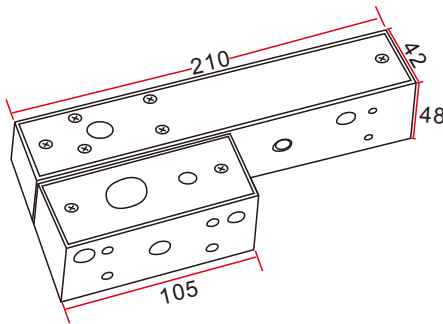

YLI ELECTRONIC

Aluminium Bracket for Narrow Door

Model:BBK-500

Specification

- Dimension: 210Lx42Wx48H(mm)
- Standard Structure: High Strength Aluminum, Sandblast Finished
- Suitable for Door: Inswing Door
- Opening Mode: 90 or 180 Degree Door
- Use with: YB-100/100S/100+
YB-100+LED/300/400/500
- Finished for Shell: Anodized aluminum
- Weight: 0.6kg

Dimension

Installation

Bracket Section View

Bracket Installation Diagram

We create security