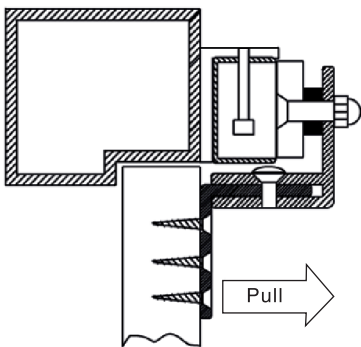

YLI ELECTRONIC

ZL Bracket For EM Lock

Specification

Model	Size(unit:mm)	Suitable For	Used With	Weight
MBK-70Z	70Lx38Wx38H	In-swing wooden door, narrow door frame door, metal door	YM-60, YM-70, YM-70-S	0.16kg
MBK-180ZL	170Lx40Wx29H	In-swing wooden door, narrow door frame door, metal door	YM-180, YM-180D	0.38kg
MBK-180ZL-S	182Lx40Wx29H	In-swing wooden door, narrow door frame door, metal door	YM-180-S, YM-180D-S	0.38kg
MBK-280ZL	250Lx47Wx28H	In-swing wooden door, narrow door frame door, metal door	YM-280, YM-280(LED), YM-280T(LED) YM-280D, YM-280D(LED), YM-280TD(LED)	0.72kg
MBK-350ZL	285Lx54Wx31H	In-swing wooden door, narrow door frame door, metal door	YM-350, YM-350(LED), YM-350T(LED) YM-350BZ, YM-350D, YM-350D(LED) YM-350TD(LED), YM-350DBZ	0.81kg
MBK-350ZL-W	227Lx54Wx31H	In-swing wooden door, narrow door frame door, metal door	YM-350W, YM-350W-S	0.81kg
MBK-500ZL	265Lx72Wx45H	In-swing wooden door, narrow door frame door, metal door	YM-500, YM-500(LED), YM-500T(LED) YM-500BZ, YM-500D, YM-500D(LED) YM-500TD(LED), YM-500DBZ	1.34kg
MBK-500ZL-W	220Lx72Wx45H	In-swing wooden door, narrow door frame door, metal door	YM-500W, YM-500W-S	1.34kg
MBK-750ZL	280Lx80Wx51H	In-swing wooden door, narrow door frame door, metal door	YM-750, YM-750(LED), YM-750T(LED) YM-750D, YM-750D(LED), YM-750TD(LED)	1.50kg

Installation

- For in-swing door, install the lock body inside and then need to install the ZL bracket at the same time.
- Discharge the mounting plate from lock body.
- Fix the L bracket on the door frame and then fix the lock body on the L bracket.
- Assemble the Z bracket and then fix it on the door frame
- Fix the armature plate on the Z bracket