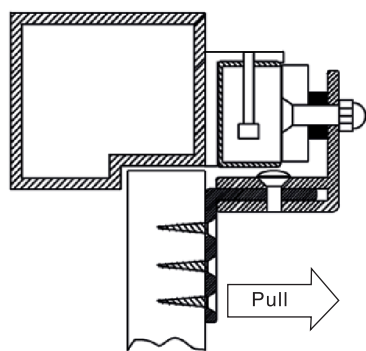

YLI ELECTRONIC

ZL Bracket For EM Lock

Specification

Model	Size(unit:mm)	Suitable For	Used With	Weight
MBK-70Z	70Lx38Wx38H	In-swing wooden door, narrow door frame door, metal door	YM-60, YM-70, YM-70-S	0.16kg
MBK-180ZL	170Lx40Wx29H	In-swing wooden door, narrow door frame door, metal door	YM-180, YM-180D	0.38kg
MBK-180ZL-S	182Lx40Wx29H	In-swing wooden door, narrow door frame door, metal door	YM-180-S, YM-180D-S	0.38kg
MBK-280ZL	250Lx47Wx28H	In-swing wooden door, narrow door frame door, metal door	YM-280, YM-280(LED), YM-280T(LED) YM-280D, YM-280D(LED), YM-280TD(LED)	0.72kg
MBK-350ZL	285Lx54Wx31H	In-swing wooden door, narrow door frame door, metal door	YM-350, YM-350(LED), YM-350T(LED) YM-350BZ, YM-350D, YM-350D(LED) YM-350TD(LED), YM-350DBZ	0.81kg
MBK-350ZL-W	227Lx54Wx31H	In-swing wooden door, narrow door frame door, metal door	YM-350W, YM-350W-S	0.81kg
MBK-500ZL	265Lx72Wx45H	In-swing wooden door, narrow door frame door, metal door	YM-500, YM-500(LED), YM-500T(LED) YM-500BZ, YM-500D, YM-500D(LED) YM-500TD(LED), YM-500DBZ	1.34kg
MBK-500ZL-W	220Lx72Wx45H	In-swing wooden door, narrow door frame door, metal door	YM-500W, YM-500W-S	1.34kg
MBK-750ZL	280Lx80Wx51H	In-swing wooden door, narrow door frame door, metal door	YM-750, YM-750(LED), YM-750T(LED) YM-750D, YM-750D(LED), YM-750TD(LED)	1.50kg

Installation

- For in-swing door, install the lock body inside and then need to install the ZL bracket at the same time.
- Discharge the mounting plate from lock body.
- Fix the L bracket on the door frame and then fix the lock body on the L bracket.
- Assemble the Z bracket and then fix it on the door frame
- Fix the armature plate on the Z bracket