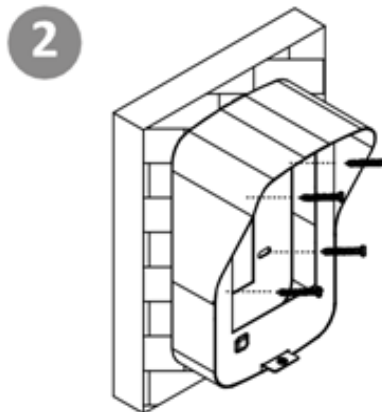

### Specifications

Parameter	Model	DS-KAB03-V
Material		Stainless Steel
Working temperature		-40° C to +70° C (-40° F to 158° F)
Working humidity		10% to 90%
Dimension (L x W x H)		172.3 mm × 100 mm × 71 mm (6.78" × 3.94" × 2.8")

### Dimension

Front View

Side View

Rear View

1 Insert 4 expansion tubes into the wall.

2 Fix the protective shield on the wall with 4 screws.

3 Install the door station into the protective shield.

Distributed by