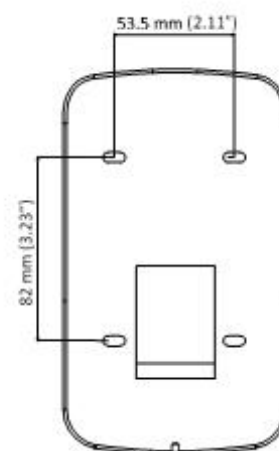

### Specifications

Parameter	Model	DS-KAB03-V
Material		Stainless Steel
Working temperature		-40° C to +70° C (-40° F to 158° F)
Working humidity		10% to 90%
Dimension (L x W x H)		172.3 mm × 100 mm × 71 mm (6.78" × 3.94" × 2.8")

### Dimension

Front View

Side View

Rear View

1 Insert 4 expansion tubes into the wall.

2 Fix the protective shield on the wall with 4 screws.

3 Install the door station into the protective shield.

Distributed by