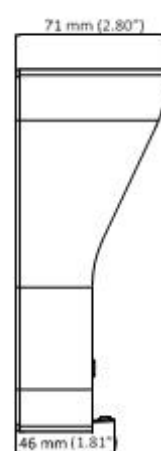

DS-KAB03-V Protective Shield

Features and Notes

- Stainless steel material
- Convenient design available for the wall mounting of the villa door station (DS-KV8102-IP/VP)
- No insulation

Available Model

DS-KAB03-V

Specifications

Parameter	Model	DS-KAB03-V
Material		Stainless Steel
Working temperature		-40° C to +70° C (-40° F to 158° F)
Working humidity		10% to 90%
Dimension (L x W x H)		172.3 mm × 100 mm × 71 mm (6.78" × 3.94" × 2.8")

Dimension

Side View