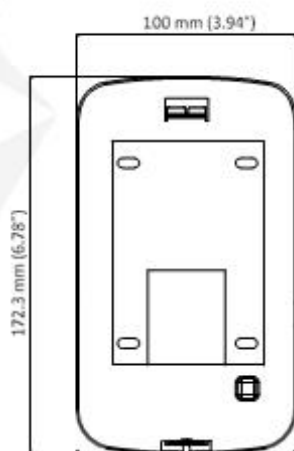

Dimension

Front View